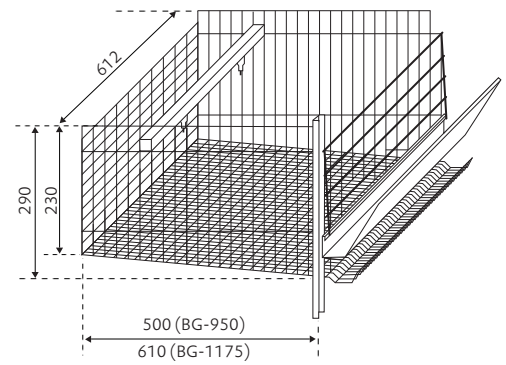

zucami®
POULTRY EQUIPMENT

QUAILS

High density | Comfortable | Fast growth
Low mortality | Easy to clean

BG-950 / BG-1.175

Nº TIERS	A mm.	B mm.	C mm.	CAPACITY:1 SECTION	
				BG-950	BG-1.175
3	1.530	1.300	360/420	(30)360	(36)432
4	1.935	1.300	360/420	(30)360	(36)576
5	2.340	1.300	360/420	(30)360	(36)720
6	2.745	1.300	360/420	(30)360	(36)864
7	3.150	1.300	360/420	(30)360	(36)1.008
8	3.555	1.300	360/420	(30)360	(36)1.152

Also available for brooding-reproduction