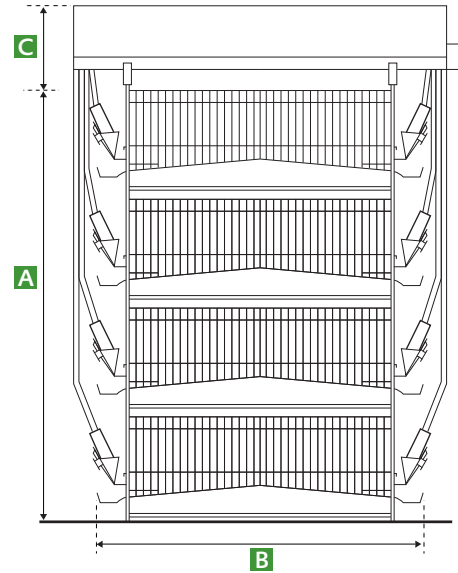

zucami®
POULTRY EQUIPMENT

QUAILS

High density | Comfortable | Fast growth
Low mortality | Easy to clean

BG-950 / BG-1.175

Nº TIERS	A mm.	B mm.	C mm.	CAPACITY:1 SECTION	
				BG-950	BG-1.175
3	1.530	1.300	360/420	(30)360	(36)432
4	1.935	1.300	360/420	(30)360	(36)576
5	2.340	1.300	360/420	(30)360	(36)720
6	2.745	1.300	360/420	(30)360	(36)864
7	3.150	1.300	360/420	(30)360	(36)1.008
8	3.555	1.300	360/420	(30)360	(36)1.152