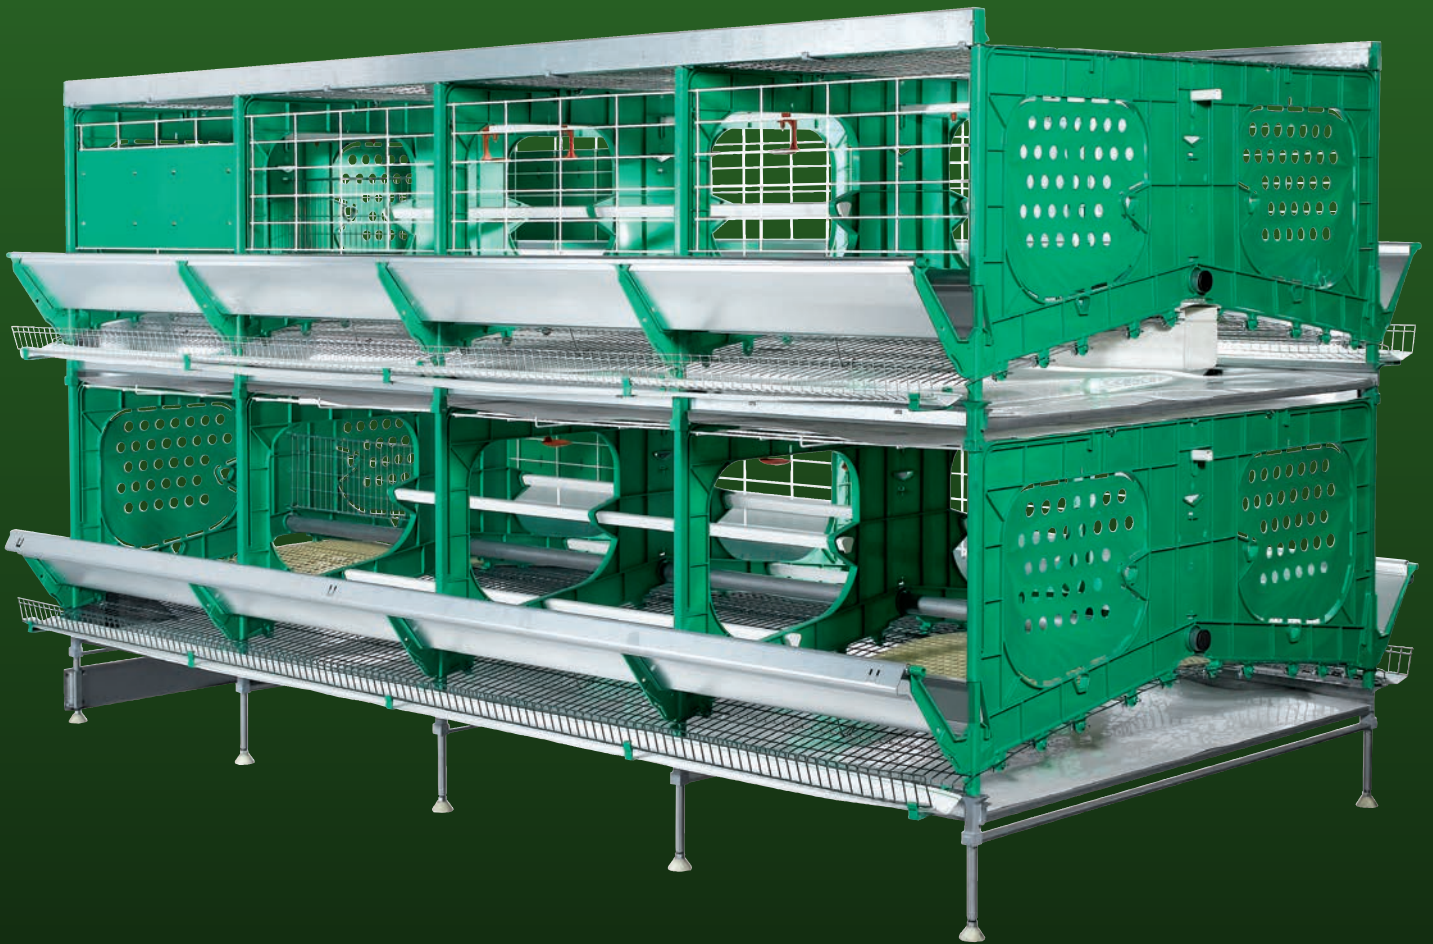

zucami®
POULTRY EQUIPMENT

KLEINVOLIERE

High laying rates
Comfortable | Easy to clean

KLEINVOLIERE

Total surface _ 44.500 cm².

Useful surface per bird _ 890 cm².

Surface of next and bedding _ 9.000 cm².

Free surface per bird _ 710 cm².

Useful surface per bird _ 605 cm².

Surface of nest and bedding per bird _ 180 cm².

Bedding tube_ 1 x 152 cm.

Perch length per bird _ 15,2 cm.

Nail cutting devices _ 8

Floor tilt _ 14%

BEDDING

NEST

NAIL CUTTING DEVICE

zucami[®]
POULTRY EQUIPMENT

The green ones