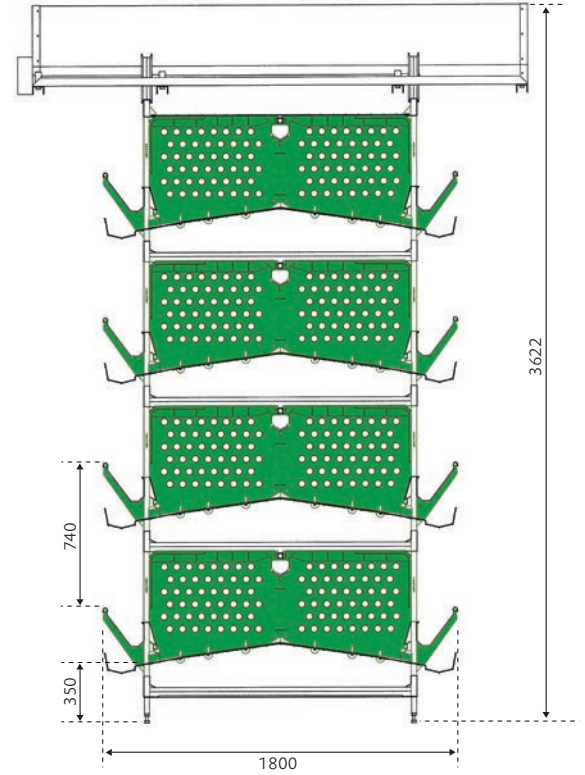

zucami®
POULTRY EQUIPMENT

KLEINVOLIERE

High laying rates
Comfortable | Easy to clean

KLEINVOLIERE

Total surface _ 44.500 cm².

Useful surface per bird _ 890 cm².

Surface of next and bedding _ 9.000 cm².

Free surface per bird _ 710 cm².

Useful surface per bird _ 605 cm².

Surface of nest and bedding per bird _ 180 cm².

Bedding tube_ 1 x 152 cm.

Perch length per bird _ 15,2 cm.

Nail cutting devices _ 8

Floor tilt _ 14%

BEDDING

NEST