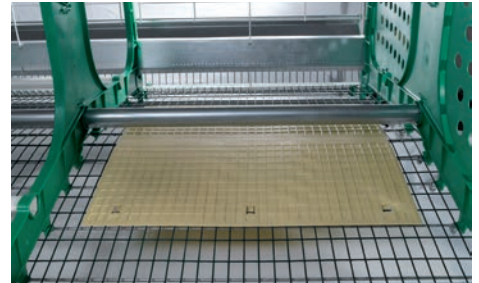

Useful surface per bird _ 605 cm².

Surface of nest and bedding per bird _ 180 cm².

Bedding tube_ 1 x 152 cm.

Perch length per bird _ 15,2 cm.

Nail cutting devices _ 8

Floor tilt _ 14%

BEDDING

NEST