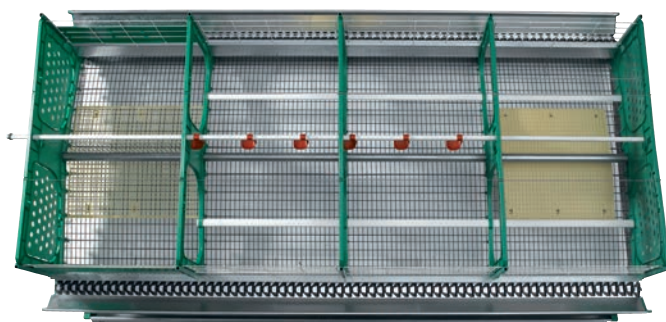

zucami®
POULTRY EQUIPMENT

The green ones