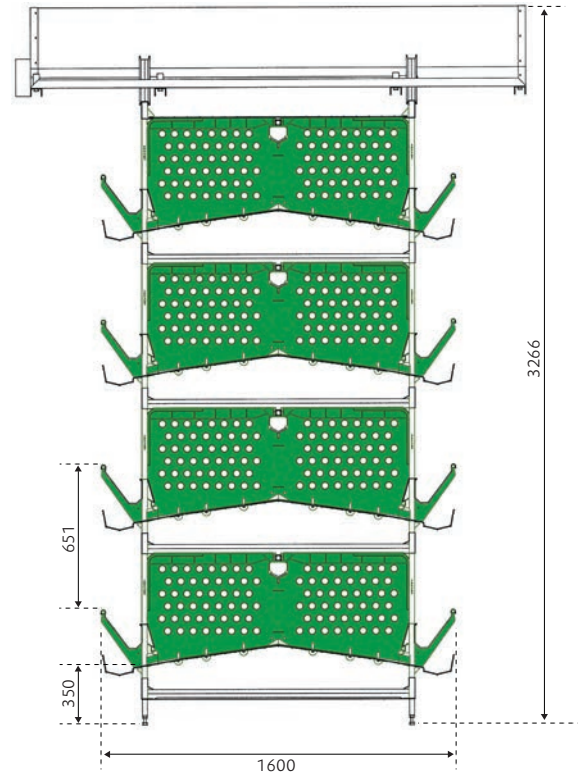

zucami®
POULTRY EQUIPMENT

M.E.C.
Modified Enriched Cage

High laying rates
Comfortable | Easy to clean

M.E.C. 50

Total surface _ 38.430 cm².

Useful surface per bird _ 769 cm².

Surface of nest and bedding _ 7.500 cm².

Free surface per bird _ 619 cm².

Surface of nest and bedding per bird _ 150 cm².

Bedding tube _ 1 x 152 cm.

Perch length per bird _ 15,8 cm.

Nail cutting devices _ 8

Floor tilt _ 14%

BEDDING

NEST