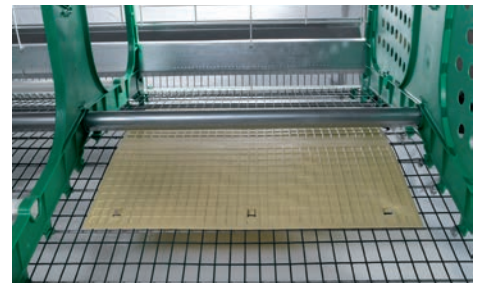

zucami®
POULTRY EQUIPMENT

M.E.C.
Modified Enriched Cage

High laying rates
Comfortable | Easy to clean

M.E.C. 50

Total surface _ 38.430 cm².

Useful surface per bird _ 769 cm².

Surface of nest and bedding _ 7.500 cm².

Free surface per bird _ 619 cm².

Surface of nest and bedding per bird _ 150 cm².

Bedding tube _ 1 x 152 cm.

Perch length per bird _ 15,8 cm.

Nail cutting devices _ 8

Floor tilt _ 14%

BEDDING

NEST