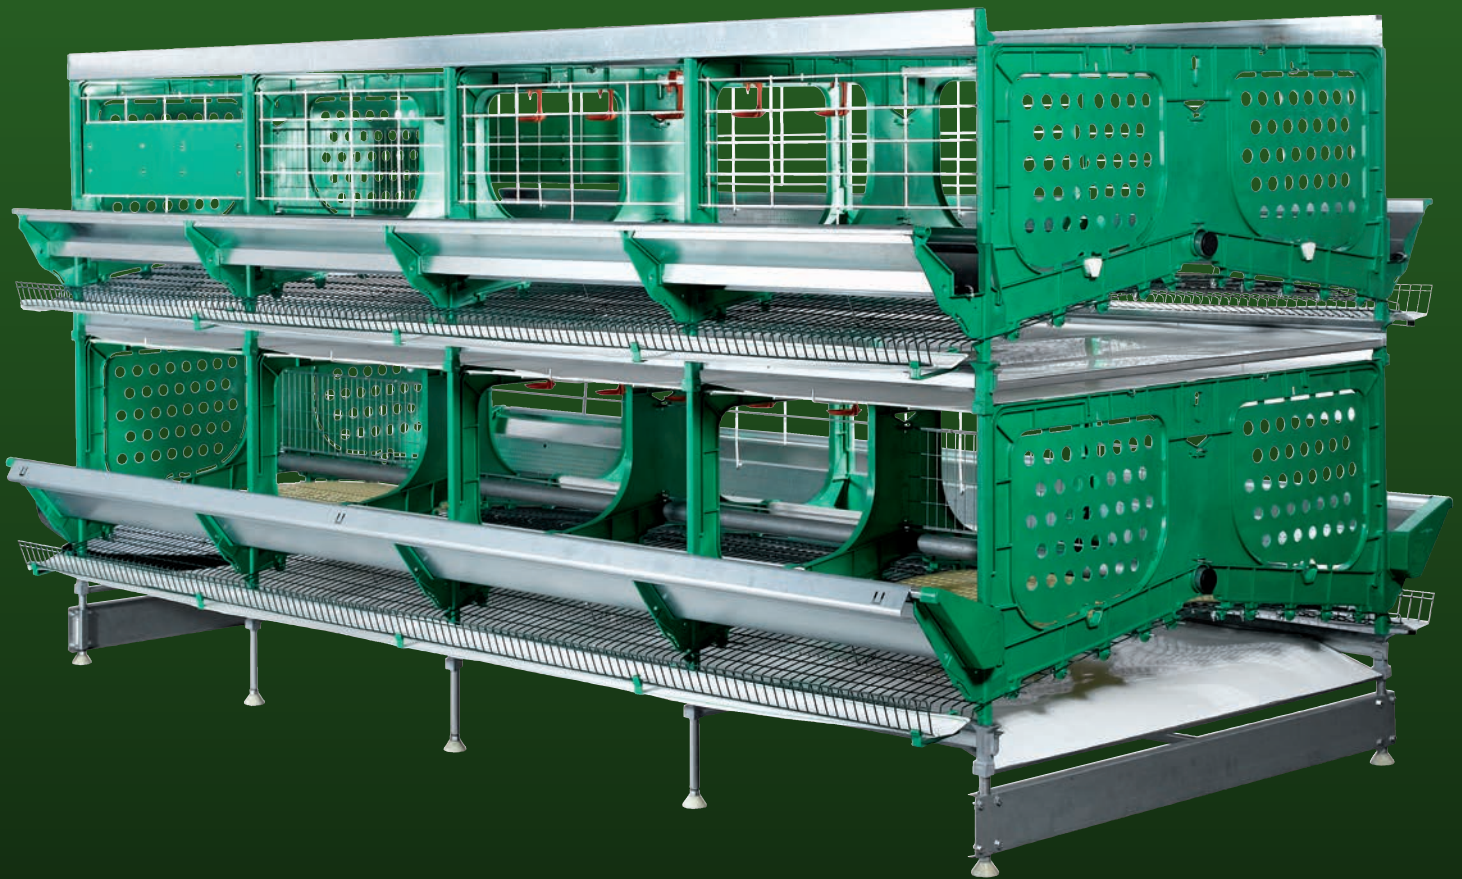

zucami®
POULTRY EQUIPMENT

M.E.C.
Modified Enriched Cage

High laying rates
Comfortable | Easy to clean

M.E.C. 50

Total surface _ 38.430 cm².

Useful surface per bird _ 769 cm².

Surface of nest and bedding _ 7.500 cm².

Free surface per bird _ 619 cm².

Surface of nest and bedding per bird _ 150 cm².

Bedding tube _ 1 x 152 cm.

Perch length per bird _ 15,8 cm.

Nail cutting devices _ 8

Floor tilt _ 14%

BEDDING

NEST

NAIL CUTTING DEVICE

zucami[®]
POULTRY EQUIPMENT

The green ones