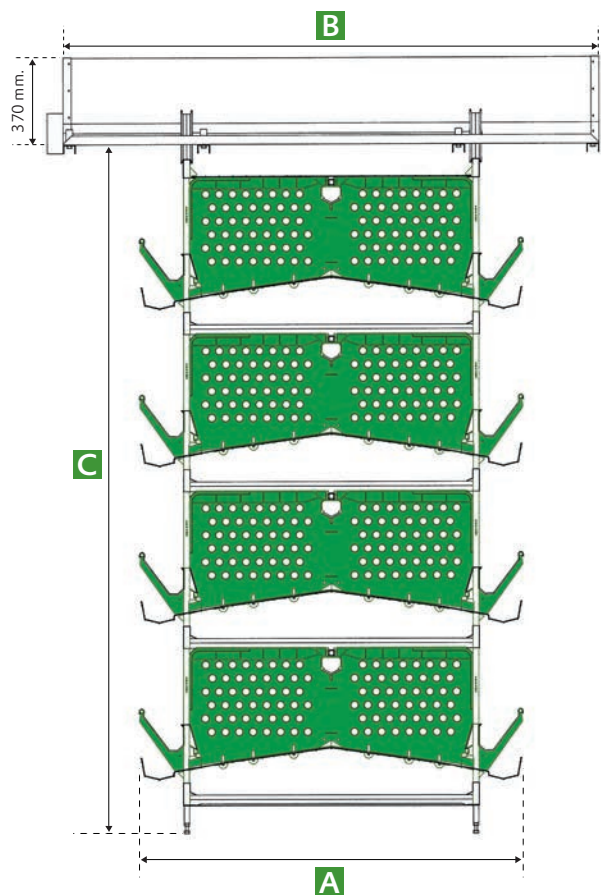

# LAYING CAGES

High laying rates  
Comfortable | Easy to clean

Z-A / Z-A with pre-drying			
Nº TIERS	A mm.	B mm.	C mm.
3	1.335 Z 610	1.850	1.895
4			2.470
5			3.045
6	1.420 with pre-drying	2.000	3.620
7			4.195
8			4.770

Z-D			
Nº TIERS	A mm.	B mm.	C mm.
3	1.445	2.000	1.916
4			2.498
5			3.080
6	2.200	2.200	3.662
7			4.244
8			4.826

Z WELFARE / Z WELFARE with pre-drying			
Nº TIERS	A mm.	B mm.	C mm.
3	1.600 Z WELFARE	2.200	2.248
4			2.900
5			3.552
6	1.694 with pre-drying	2.280	4.204
7			4.856
8			5.508
9	2.440	2.600	6.160
10			6.812

### Z-A / Z-A with pre-drying

Height of front \_ 450 mm.  
 Height of back \_ 375 mm.  
 Total depth \_ 500 mm.  
 Height between tiers \_ 575 mm.  
 Tilt \_ 14% u 8°

### Z-D

Height of front \_ 455 mm.  
 Height of back \_ 375 mm.  
 Total depth \_ 550 mm.  
 Height between tiers \_ 582 mm.  
 Tilt \_ 14% u 8°