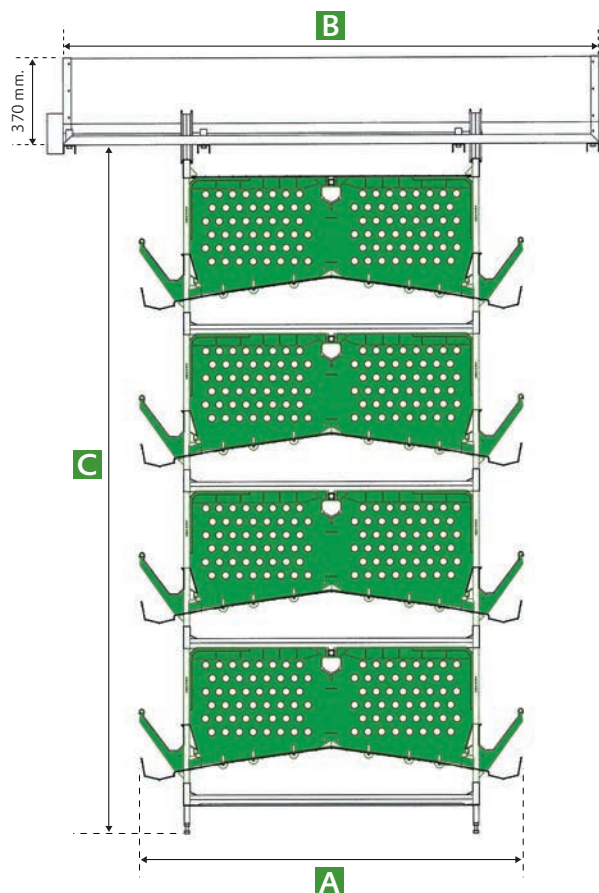

zucami®
POULTRY EQUIPMENT

LAYING CAGES

High laying rates
Comfortable | Easy to clean

Z-A / Z-A with pre-drying			
Nº TIERS	A mm.	B mm.	C mm.
3	1.335 Z 610	1.850	1.895
4			2.470
5			3.045
6	1.420 with pre-drying	2.000	3.620
7			4.195
8			4.770

Z-D			
Nº TIERS	A mm.	B mm.	C mm.
3	1.445	2.000	1.916
4			2.498
5			3.080
6	2.200	2.200	3.662
7			4.244
8			4.826

Z WELFARE / Z WELFARE with pre-drying			
Nº TIERS	A mm.	B mm.	C mm.
3	1.600 Z WELFARE	2.200	2.248
4			2.900
5			3.552
6	1.694 with pre-drying	2.280	4.204
7			4.856
8			5.508
9	2.600	2.600	6.160
10			6.812

Z-A / Z-A with pre-drying

Height of front _ 450 mm.
 Height of back _ 375 mm.
 Total depth _ 500 mm.
 Height between tiers _ 575 mm.
 Tilt _ 14% u 8°

Z-D

Height of front _ 455 mm.
 Height of back _ 375 mm.
 Total depth _ 550 mm.
 Height between tiers _ 582 mm.
 Tilt _ 14% u 8°

Z WELFARE / Z WELFARE with pre-drying

Height of front _ 526 mm.
 Height of back _ 438 mm.
 Total depth _ 630 mm.
 Height between tiers _ 652 mm.
 Tilt _ 14% u 8°

zucami[®]
 POULTRY EQUIPMENT

The green ones