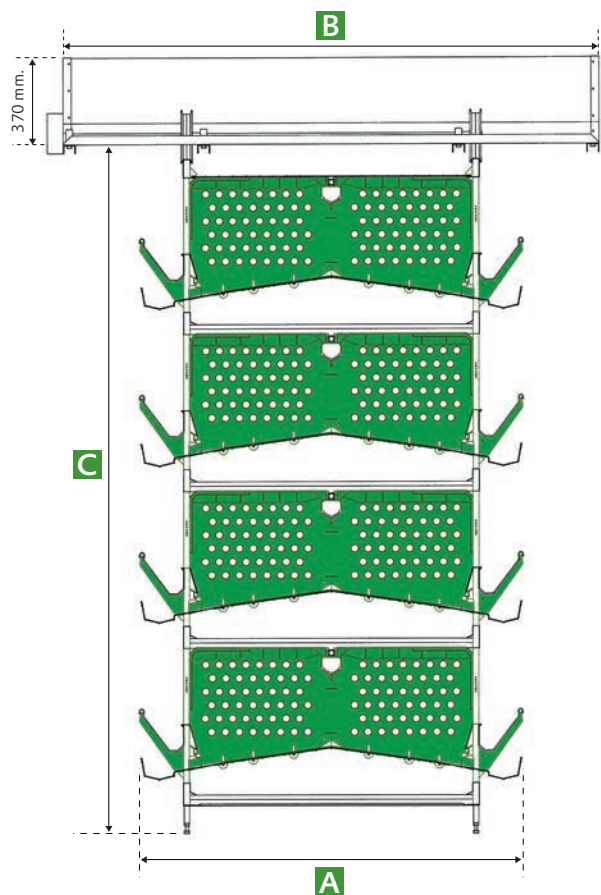

zucami®
POULTRY EQUIPMENT

LAYING CAGES

High laying rates
Comfortable | Easy to clean

Z-A / Z-A with pre-drying			
Nº TIERS	A mm.	B mm.	C mm.
3	1.335 Z 610	1.850	1.895
4			2.470
5			3.045
6	1.420 with pre-drying	2.000	3.620
7			4.195
8			4.770

Z-D			
Nº TIERS	A mm.	B mm.	C mm.
3	1.445	2.000	1.916
4			2.498
5			3.080
6	2.200	2.200	3.662
7			4.244
8			4.826

Z WELFARE / Z WELFARE with pre-drying			
Nº TIERS	A mm.	B mm.	C mm.
3	1.600 Z WELFARE	2.200	2.248
4			2.900
5			3.552
6	1.694 with pre-drying	2.280	4.204
7			4.856
8			5.508
9	2.440	2.600	6.160
10			6.812

Z-A / Z-A with pre-drying

Height of front _ 450 mm.
 Height of back _ 375 mm.
 Total depth _ 500 mm.
 Height between tiers _ 575 mm.
 Tilt _ 14% u 8°

Z-D

Height of front _ 455 mm.
 Height of back _ 375 mm.
 Total depth _ 550 mm.
 Height between tiers _ 582 mm.
 Tilt _ 14% u 8°

Z WELFARE / Z WELFARE with pre-drying

Height of front _ 526 mm.
 Height of back _ 438 mm.
 Total depth _ 630 mm.
 Height between tiers _ 652 mm.
 Tilt _ 14% u 8°

zucami[®]
 POULTRY EQUIPMENT

The green ones