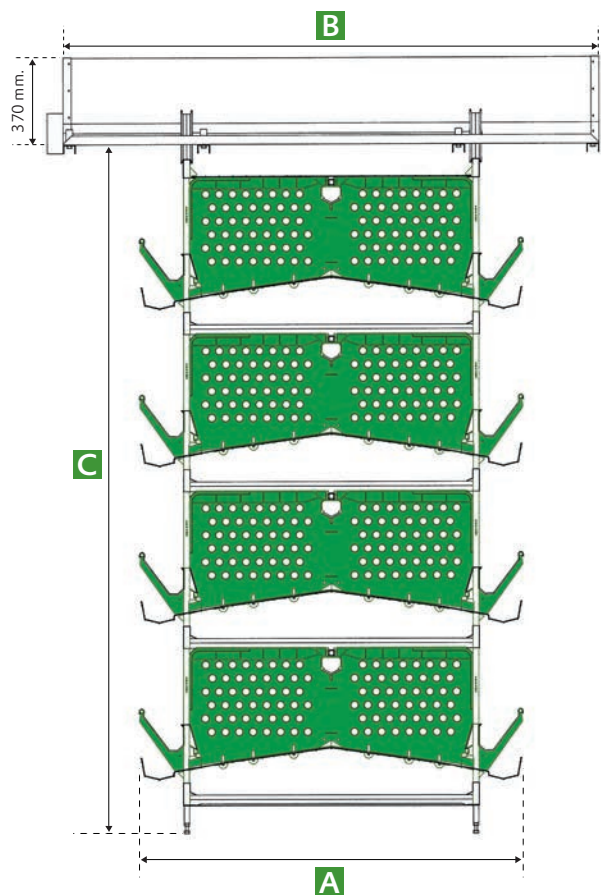

zucami®
POULTRY EQUIPMENT

LAYING CAGES

High laying rates
Comfortable | Easy to clean

Z-A / Z-A with pre-drying			
Nº TIERS	A mm.	B mm.	C mm.
3	1.335 Z 610	1.850	1.895
4			2.470
5			3.045
6	1.420 with pre-drying	2.000	3.620
7			4.195
8			4.770

Z-D			
Nº TIERS	A mm.	B mm.	C mm.
3	1.445	2.000	1.916
4			2.498
5			3.080
6	2.200	2.200	3.662
7			4.244
8			4.826

Z WELFARE / Z WELFARE with pre-drying			
Nº TIERS	A mm.	B mm.	C mm.
3	1.600 Z WELFARE	2.200	2.248
4			2.900
5			3.552
6	1.694 with pre-drying	2.280	4.204
7			4.856
8			5.508
9	2.600	2.600	6.160
10			6.812

Z-A / Z-A with pre-drying

Height of front _ 450 mm.
 Height of back _ 375 mm.
 Total depth _ 500 mm.
 Height between tiers _ 575 mm.
 Tilt _ 14% u 8°

Z-D

Height of front _ 455 mm.
 Height of back _ 375 mm.
 Total depth _ 550 mm.
 Height between tiers _ 582 mm.
 Tilt _ 14% u 8°

Z WELFARE / Z WELFARE with pre-drying

Height of front _ 526 mm.
 Height of back _ 438 mm.
 Total depth _ 630 mm.
 Height between tiers _ 652 mm.
 Tilt _ 14% u 8°

zucami[®]
 POULTRY EQUIPMENT

The green ones