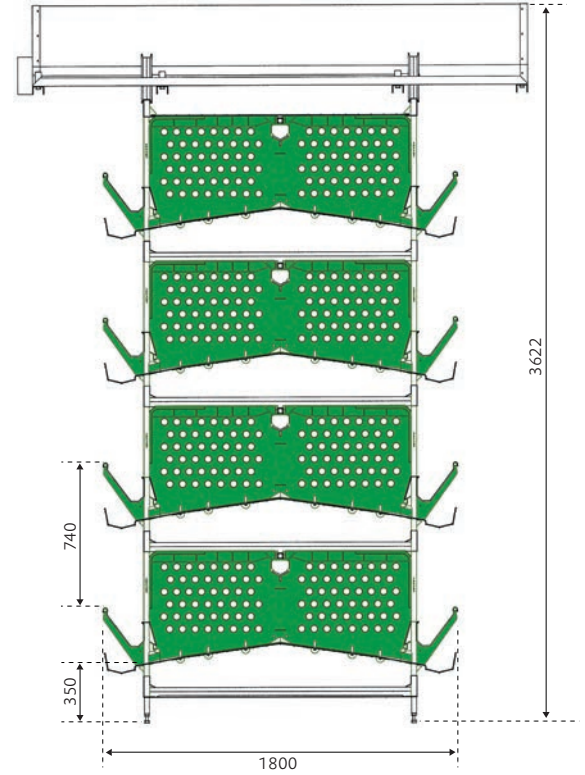

## KLEINVOLIERE

Total surface \_ 44.500 cm<sup>2</sup>.

Useful surface per bird \_ 890 cm<sup>2</sup>.

Surface of next and bedding \_ 9.000 cm<sup>2</sup>.

Free surface per bird \_ 710 cm<sup>2</sup>.

Useful surface per bird \_ 605 cm<sup>2</sup>.

Surface of nest and bedding per bird \_ 180 cm<sup>2</sup>.

Bedding tube\_ 1 x 152 cm.

Perch length per bird \_ 15,2 cm.

Nail cutting devices \_ 8

Floor tilt \_ 14%

BEDDING

NEST

NAIL CUTTING DEVICE