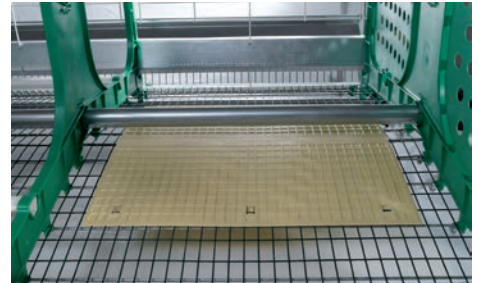

Surface of nest and bedding per bird \_ 180 cm<sup>2</sup>.

Bedding tube\_ 1 x 152 cm.

Perch length per bird \_ 15,2 cm.

Nail cutting devices \_ 8

Floor tilt \_ 14%

BEDDING

NEST

NAIL CUTTING DEVICE