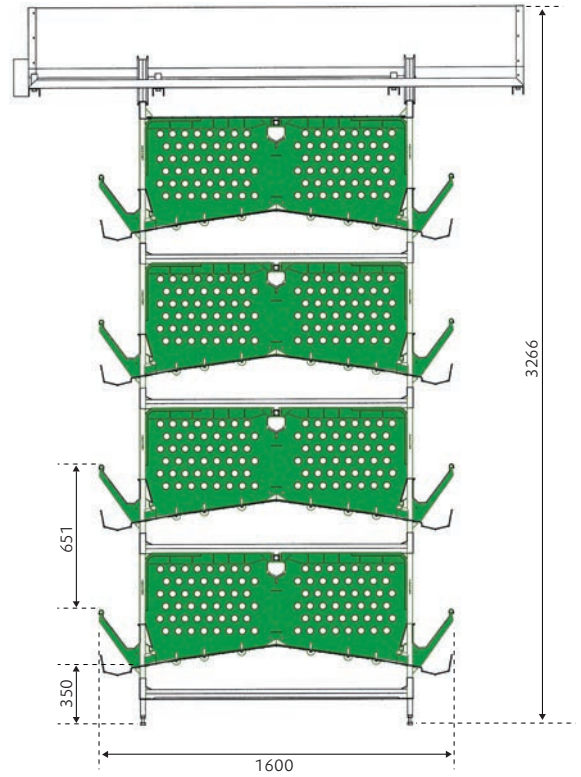

## M.E.C. 50

Total surface \_ 38.430 cm<sup>2</sup>.

Useful surface per bird \_ 769 cm<sup>2</sup>.

Surface of nest and bedding \_ 7.500 cm<sup>2</sup>.

Free surface per bird \_ 619 cm<sup>2</sup>.

Surface of nest and bedding per bird \_ 150 cm<sup>2</sup>.

Bedding tube \_ 1 x 152 cm.

Perch length per bird \_ 15,8 cm.

Nail cutting devices \_ 8

Floor tilt \_ 14%

BEDDING

NEST

NAIL CUTTING DEVICE

**zucami**<sup>®</sup>  
POULTRY EQUIPMENT