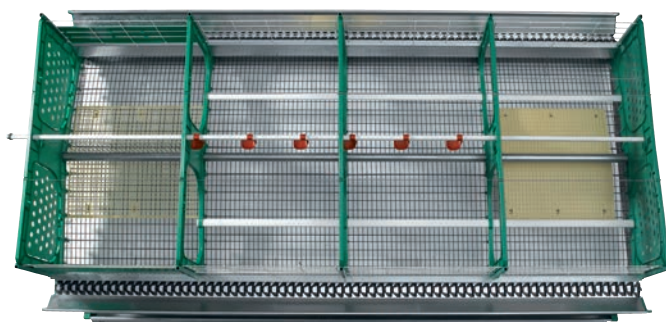

Bedding tube \_ 1 x 152 cm.

Perch length per bird \_ 15,8 cm.

Nail cutting devices \_ 8

Floor tilt \_ 14%

BEDDING

NEST

NAIL CUTTING DEVICE

**zucami**<sup>®</sup>  
POULTRY EQUIPMENT