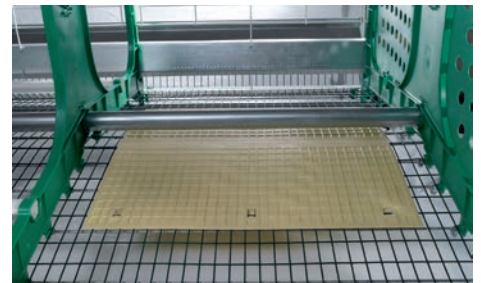

Bedding tube \_ 1 x 152 cm.

Perch length per bird \_ 15,8 cm.

Nail cutting devices \_ 8

Floor tilt \_ 14%

BEDDING

NEST

NAIL CUTTING DEVICE

**zucami**<sup>®</sup>  
POULTRY EQUIPMENT