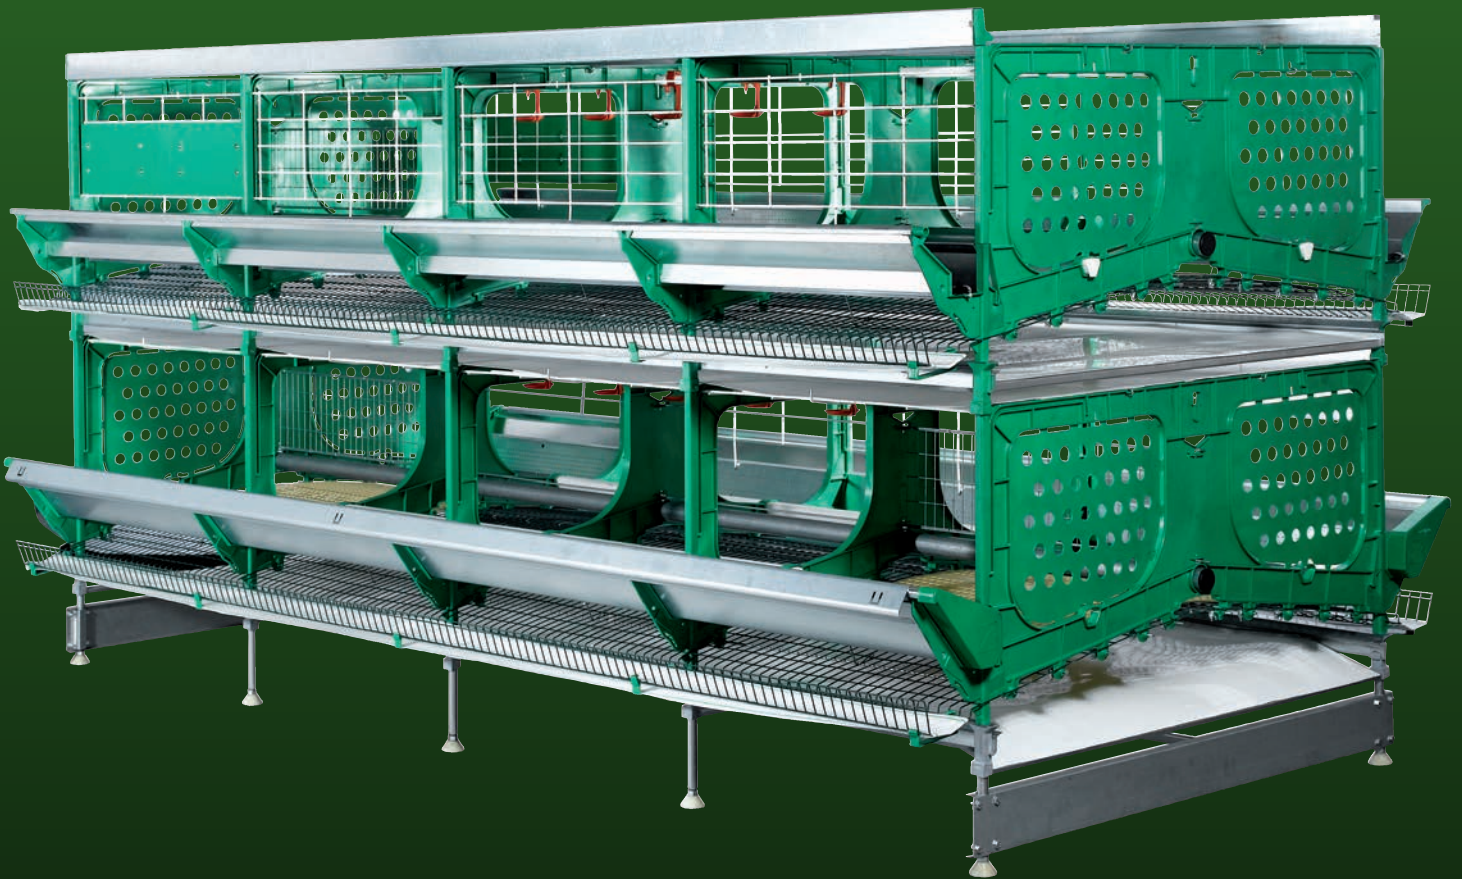

**zucami**®  
POULTRY EQUIPMENT

**M.E.C.**  
Modified Enriched Cage

High laying rates  
Comfortable | Easy to clean

## M.E.C. 50

Total surface \_ 38.430 cm<sup>2</sup>.

Useful surface per bird \_ 769 cm<sup>2</sup>.

Surface of nest and bedding \_ 7.500 cm<sup>2</sup>.

Free surface per bird \_ 619 cm<sup>2</sup>.

Surface of nest and bedding per bird \_ 150 cm<sup>2</sup>.

Bedding tube \_ 1 x 152 cm.

Perch length per bird \_ 15,8 cm.

Nail cutting devices \_ 8

Floor tilt \_ 14%

BEDDING

NEST

NAIL CUTTING DEVICE

**zucami**<sup>®</sup>  
POULTRY EQUIPMENT